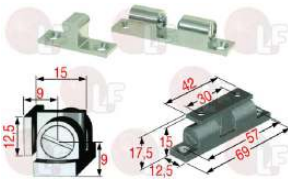

3346086 PLATE SWIVELLING WHEEL

dimension \varnothing 125x32 mm
fixing plate 77x67 mm
distance between mounting holes 60-50 mm

LOWERATOR 146805

3346084 PLATE SWIVELLING WHEEL WITH BRAKE

dimension \varnothing 125x32 mm
fixing plate 77x67 mm
distance between mounting holes 60-50 mm

LOWERATOR 105060

Electrical sockets

- 3050023 PLUG WITH SWITCH**
for Food-service trolley (RIEBER) STW - ZUB

LOWERATOR 105072

Handles

- 3242298 CATCH 6195 69 mm - 42 mm**
mounting distance 57 mm - 30 mm
RAHRBACH
for Food-service trolley (BLANCO) SAG - SAW - STW
for Fryer (FRI FRI) FF - FFM - FFS

LOWERATOR 144345

Heating elements

- 3755300 HEATING ELEMENT 1800W 230V**
external \varnothing 203 mm - total height 70 mm
flange 56x24 mm
for Food-service trolley (BLANCO) - Series SHV

LOWERATOR 105708

- 3755135 HEATING ELEMENT 250W 230V**
length 495 mm - width 200 mm
for Hot cupboard electric (BLANCO) - Series SAG
Series SGE - Series STW

LOWERATOR 105029

- 3755363 HEATING ELEMENT 400W 230V**
length 560 mm - width 33 mm
for Dish warmer (BLANCO) - Series RHE

LOWERATOR 105677

- 3755131 HEATING ELEMENT 700W 230V**
length 395 mm - width 200 mm
for Bain-marie electric (BLANCO) - Series SAG
Series SAW - Series SGE - Series SWE